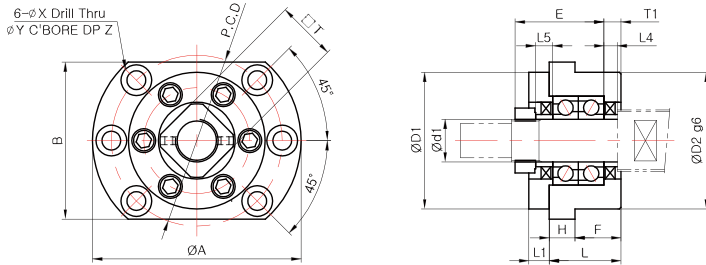

SUPPORT UNIT : FK SERIES

SUPPORT UNIT FOR BALL SCREW (GENERAL LOAD)

FK25D, FK30D