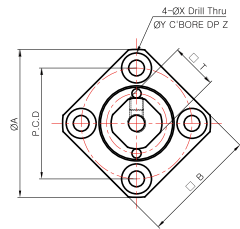

SUPPORT UNIT : FK SERIES

SUPPORT UNIT FOR BALL SCREW (GENERAL LOAD)

FK4 ~ FK8