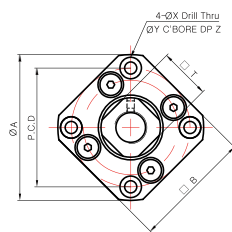

FK10 ~ FK30

※ **Additional note for [FK-30]**

In case of choosing "Install Method B", size of spacer(collar) needs to be accordingly changed. Please contact Sung-il Customer Service team for more details.

Dimensions

Model	Sizes (mm)																	Mass (g)		
	Body															Spacer(collar)				
	d1	L	H	F	E	D	A	P.C.D	□B	Install Method A		Install Method B		X	Y	Z	□T		L4	L5
									L1	T1	L2	T2								
FK4 P5/P0-C7	4	15	6	9	22	18	32	24	25	5.5	3/2	6.5	4/3	3.4	6	4	10	4.5/3.5	4.5/3.5	40
FK5 P5/P0-C7	5	16.5	6	10.5	24	20	34	26	26	5.5/6.5	3.5	7/6	5/3	3.4	6/6.5	4	11	5.5/4.5	5.5/4.5	50
FK6	6	20	7	13	29	22	36	28	28	5.5	3.5	8.5	4.5	3.4	6.5	4	12	7	5	65
FK8	8	23	9	14	33.5	28	43	35	35	7	4	10	5	3.4	6.5	4	14	7.5	5.5	125
FK10	10	27	10	17	29.5	34	52	42	42	7.5	5	8.5	6	4.5	8	4	16	5.5	5.5	200
FK12	12	27	10	17	29.5	36	54	44	44	7.5	5	8.5	6	4.5	8	4	19	5.5	5.5	225
FK15	15	32	15	17	36	40	63	50	52	10	6	12	8	5.5	9.5	6	22	10	10	340
FK17	17	45	22	23	46	50	77	62	61	10	9	13	12	6.6	11	10	24	9	9	770
FK20	20	52	22	30	50	57	85	70	68	8	10	12	14	6.6	11	10	30	11	11	1065
FK25	25	57	27	30	60	63	98	80	79	13	10	20	17	9	15	13	35	15	15	1465
FK30	30	62	30	32	61	75	117	95	93	11	12	21	18	11	17.5	15	40	9	9	2300

※ Only FK-4 and FK-5 have different dimensions according to the bearing grade (P5/P0-C7).