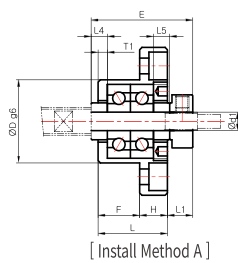

SUPPORT UNIT : FK SERIES

SUPPORT UNIT FOR BALL SCREW (GENERAL LOAD)

FK4 ~ FK8