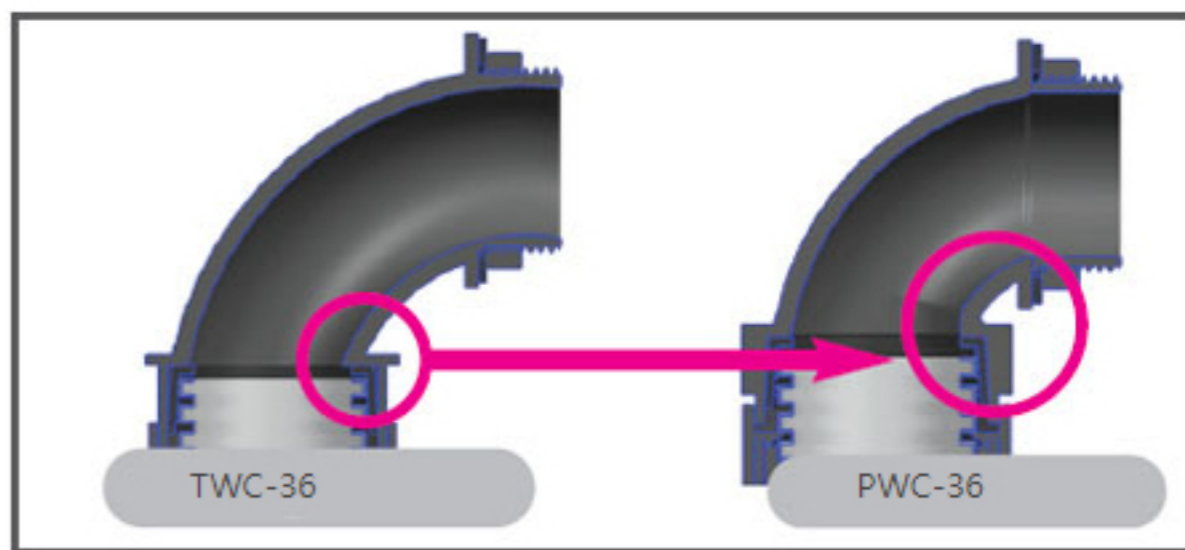

- 1. Easy to assemble and disassemble!
- 2. Intensified pull-out!
- 3. Diverse thread available such as G, M, Pg, NPT and UNEF!

- Possible to apply to a limited and narrow space as it is much smaller than previous version.
- Intension of pulling out with changed design and it protects tube and cable by removing sharp edge.
- We have diverse international thread standard such as G, M, Pg, NPT and UNEF.
- TNC & TWC series can be replaced with new product such as PNC & PWC series as thread standard is same.
- Easy to assemble and disassemble with tube.

- Protect cable more safely by removing sharp edge of internal tube!

- Improved supporting unit is to protect tube from excessive bent condition. It protects tube and improves assembling performance.