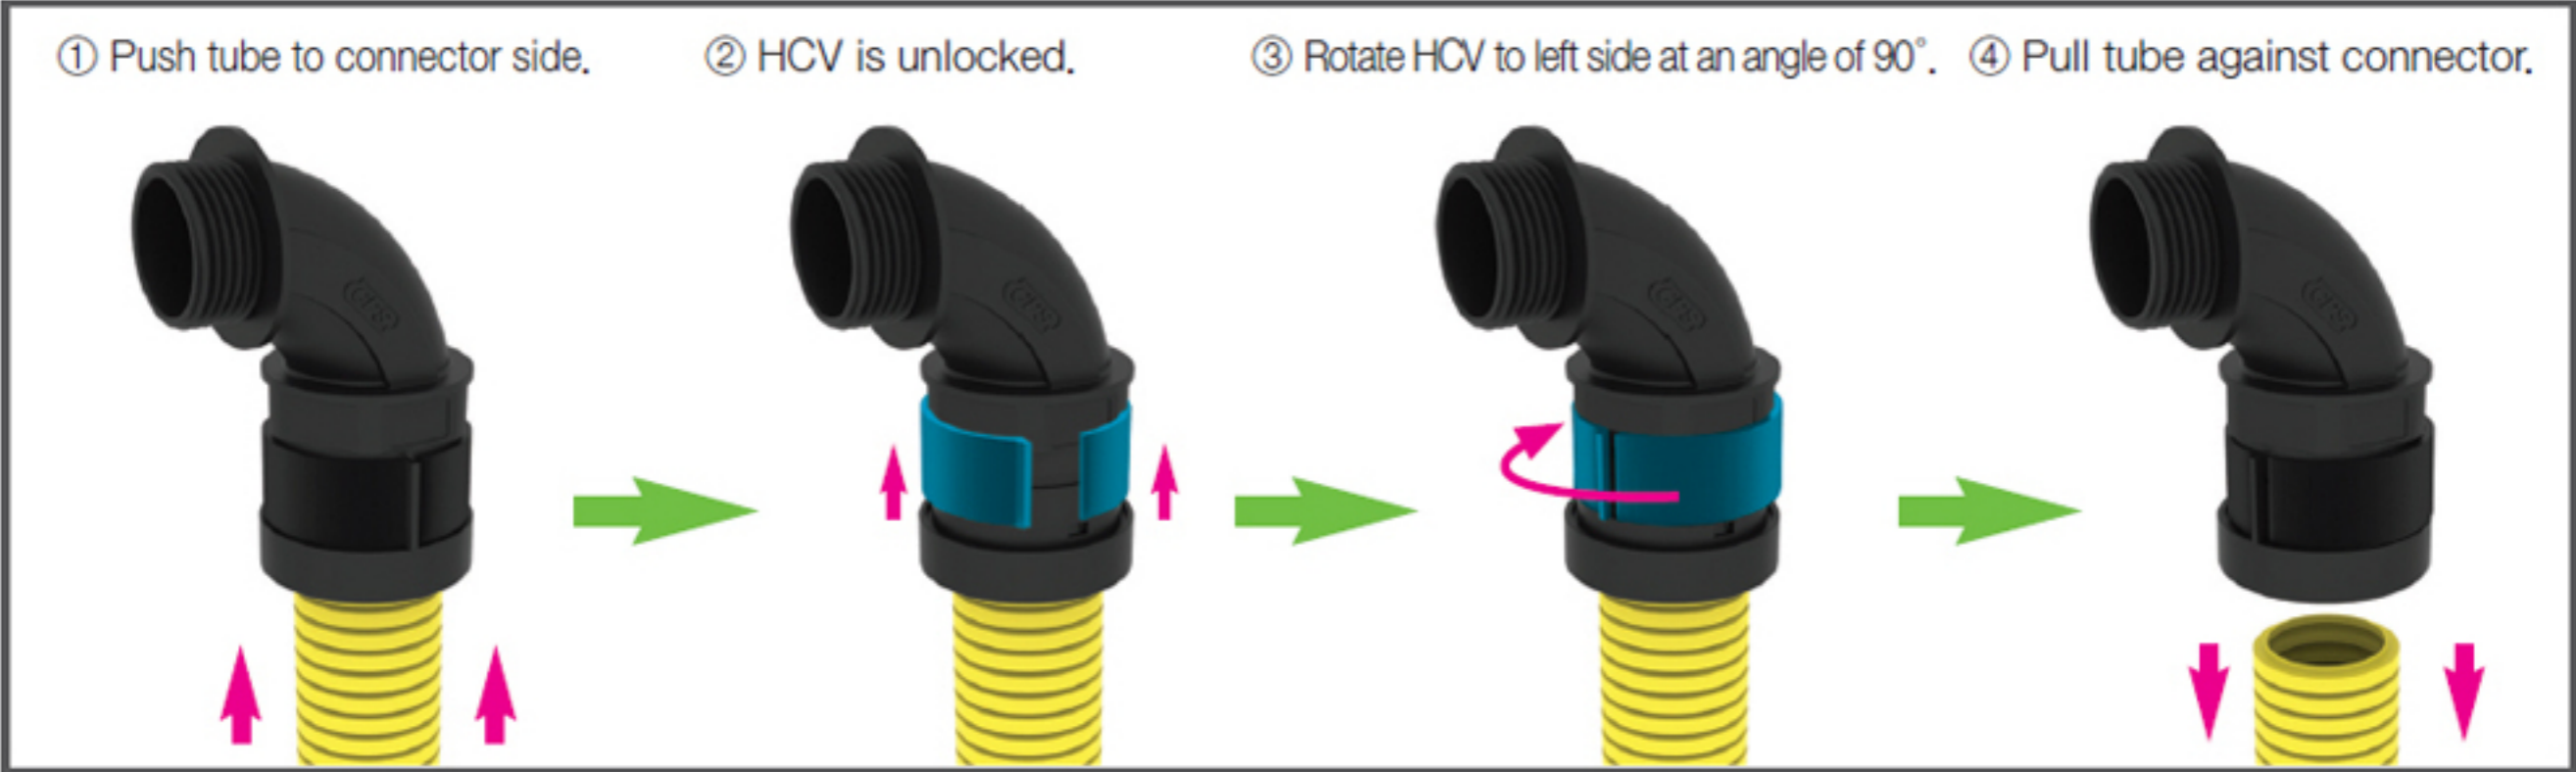

- 1. Easy to assemble and disassemble!
- 2. Intensified pull-out!
- 3. Diverse thread available such as G, M, Pg, NPT and UNEF!

- Possible to apply to a limited and narrow space as it is much smaller than previous version.
- Intension of pulling out with changed design and it protects tube and cable by removing sharp edge.
- We have diverse international thread standard such as G, M, Pg, NPT and UNEF.
- TNC & TWC series can be replaced with new product such as PNC & PWC series as thread standard is same.
- Easy to assemble and disassemble with tube.

- Protect cable more safely by removing sharp edge of internal tube!

- Improved supporting unit is to protect tube from excessive bent condition. It protects tube and improves assembling performance.