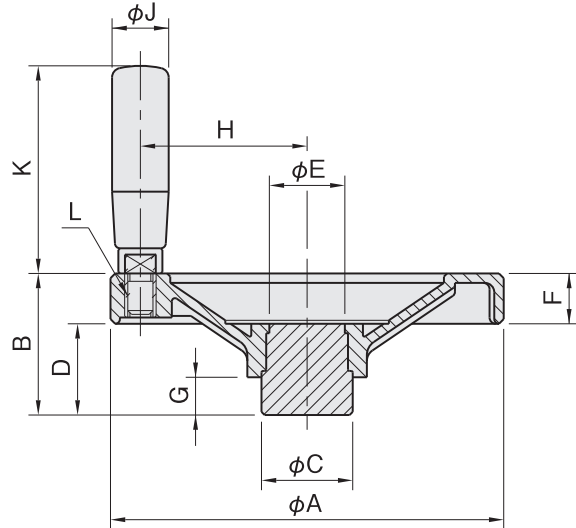

NSP / SP PLASTIC ANGLED SOLID HANDWHEELS

NSP
(Without Handle)

SP-ER
(With Revolving Handle)

Handwheel	Hub	Hub Cap	Handle
Glass-fiber reinforced acetal Black	Cast iron Black oxide finish	Aluminum (A1080P) Silver matte	Polyamide plastic Black

Without Handle		With ER Revolving Handle		A	B	C	D	E	F	G	H	For SP Type		L
Part Number	Weight (g)	Part Number	Weight (g)									J	K	
NSP125	215	SP125ER	250	125	45	29	29	24	16	12	53	18	66	M 8×1.25
NSP160	335	SP160ER	410	160	52	34	34	28	18	16	69	22	85	M10×1.5
NSP200	530	SP200ER	605	200	57	39	37	33	20	18	88			
NSP250	770	SP250ER	940	250	64	44	40	38	24	19	111	28	107	M12×1.75