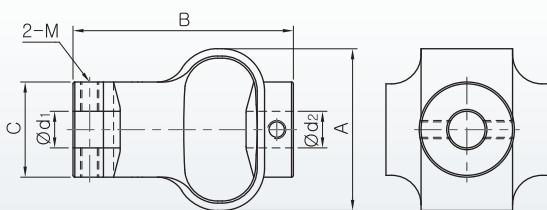

SFC Series

Micro Flexible Coupling

Features

- Absorb large amplitude, eccentricity and end play simultaneously
- Absorb shock and vibration perfectly
- No lubrication and low inertia moment

SFC 29, 38

SFC 48, 54

Standards & Performance

Product Number	Dimension (mm)(±0,3)			Mass (g)	Max. RPM (min ⁻¹)	Max Torque (N · m)	Angle (°)	Parallel (mm)	End-Play (mm)
	A	B	C						
SFC-29	29	28	18	19	3,000	0,35	10	2	1,5
SFC-38	38	35	22,5	38	3,000	1,35	10	2,5	2
SFC-48	48	50	26	60	3,000	1,8	12	2,5	2
SFC-54	54	58	29,5	140	3,000	4,5	12	3	2

Standard Inner diameter

Product Number	Standard Inner diameter (d ₁ , d ₂) Standard INNER Diameter (mm)								
	4	5	6	8	10	12	14	15	16
SFC-29	●	●	●	●	●				
SFC-38			●	●	●	●			
SFC-48				●	●	●	●		
SFC-54					●	●	●	●	●