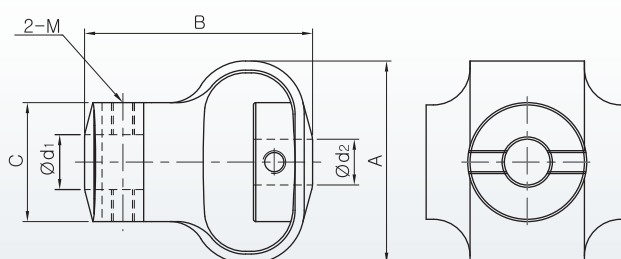

SFC Series

Micro Flexible Coupling

Features

- Absorb large amplitude, eccentricity and end play simultaneously
- Absorb shock and vibration perfectly
- No lubrication and low inertia moment

SFC 29, 38

SFC 48, 54

Standards & Performance

Product Number	Dimension (mm)(±0,3)			Mass (g)	Max. RPM (min ⁻¹)	Max Torque (N · m)	Angle (°)	Parallel (mm)	End-Play (mm)
	A	B	C						
SFC-29	29	28	18	19	3,000	0,35	10	2	1,5
SFC-38	38	35	22,5	38	3,000	1,35	10	2,5	2
SFC-48	48	50	26	60	3,000	1,8	12	2,5	2
SFC-54	54	58	29,5	140	3,000	4,5	12	3	2

Standard Inner diameter

Product Number	Standard Inner diameter (d ₁ , d ₂) Standard INNER Diameter (mm)								
	4	5	6	8	10	12	14	15	16
SFC-29	●	●	●	●	●				
SFC-38			●	●	●	●			
SFC-48				●	●	●	●		
SFC-54					●	●	●	●	●